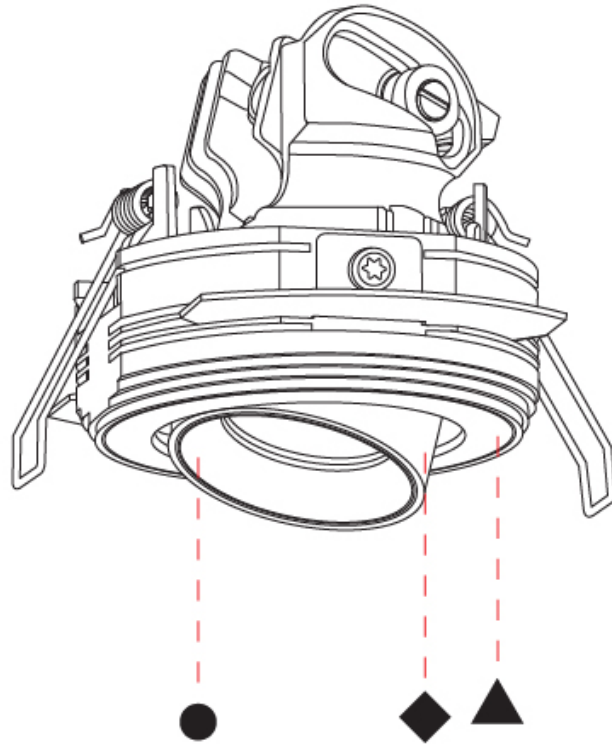

INVADER COMPACT ADJUSTABLE TRIMLESS

A35846-

PROJECT	_____
TYPE	_____
SPECIFIER	_____
QUANTITY	_____
DATE	_____

A